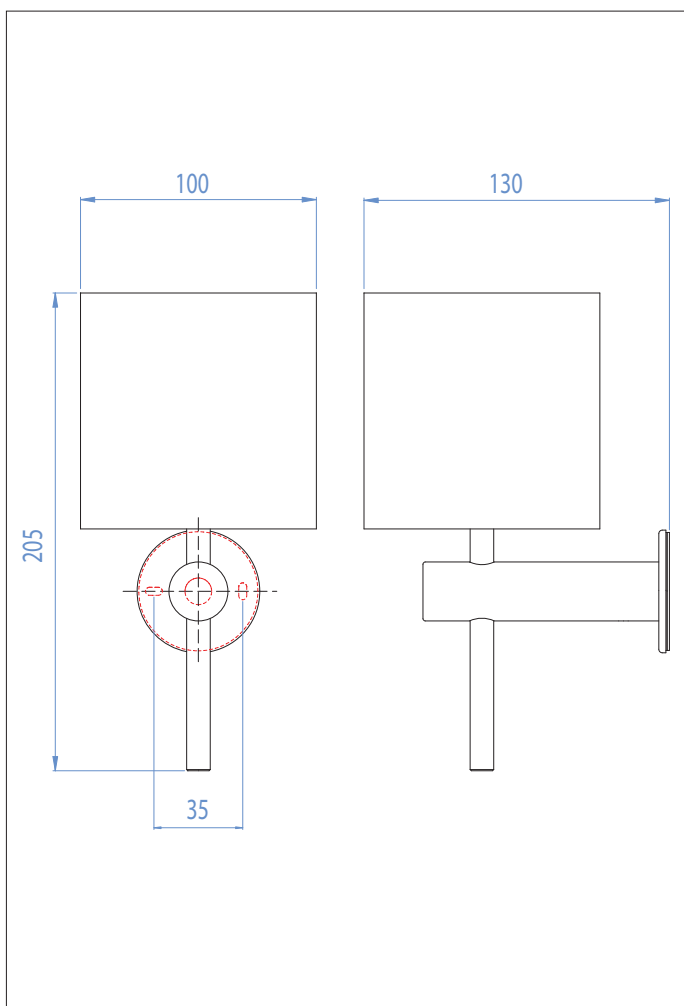

0342 Arezzo

1 x 40w G9		1 x 28w incl.
---------------	--	------------------

13.6 lm/W

Zones **2** **3**

Astro Lighting Ltd.
G2 River Way, Harlow
CM20 2DP, Great Britain

T: +44 (0) 1279 427001
F: +44 (0) 1279 427002
sales@astrolighting.co.uk
www.astrolighting.co.uk