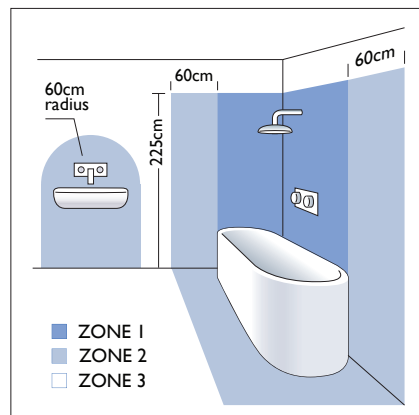

0342 Arezzo

1 x 40w G9		1 x 28w incl.
---------------	--	------------------

13.6 lm/W

Zones **2** **3**

Astro Lighting Ltd.
G2 River Way, Harlow
CM20 2DP, Great Britain

T: +44 (0) 1279 427001
F: +44 (0) 1279 427002
sales@astrolighting.co.uk
www.astrolighting.co.uk