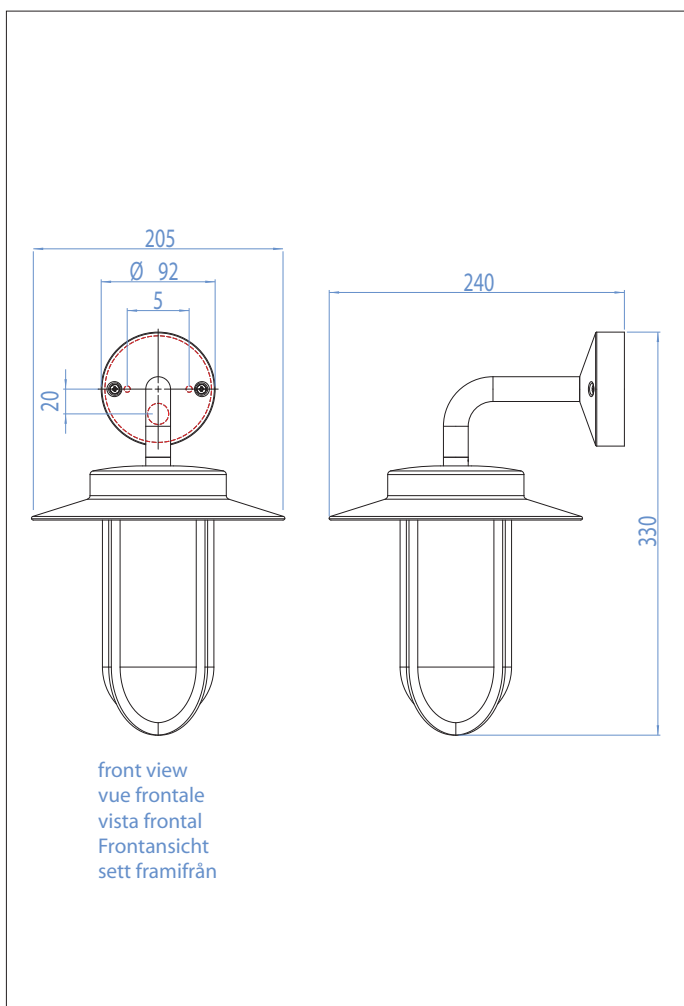

# 0484 Montparnasse

 astro

1 x 60w E27 GLS		not included
--------------------	---	-----------------

Zones	Not Applicable
-------	----------------

Astro Lighting Ltd.  
G2 River Way,  
Harlow,  
Essex,  
CM20 2DP  
Great Britain