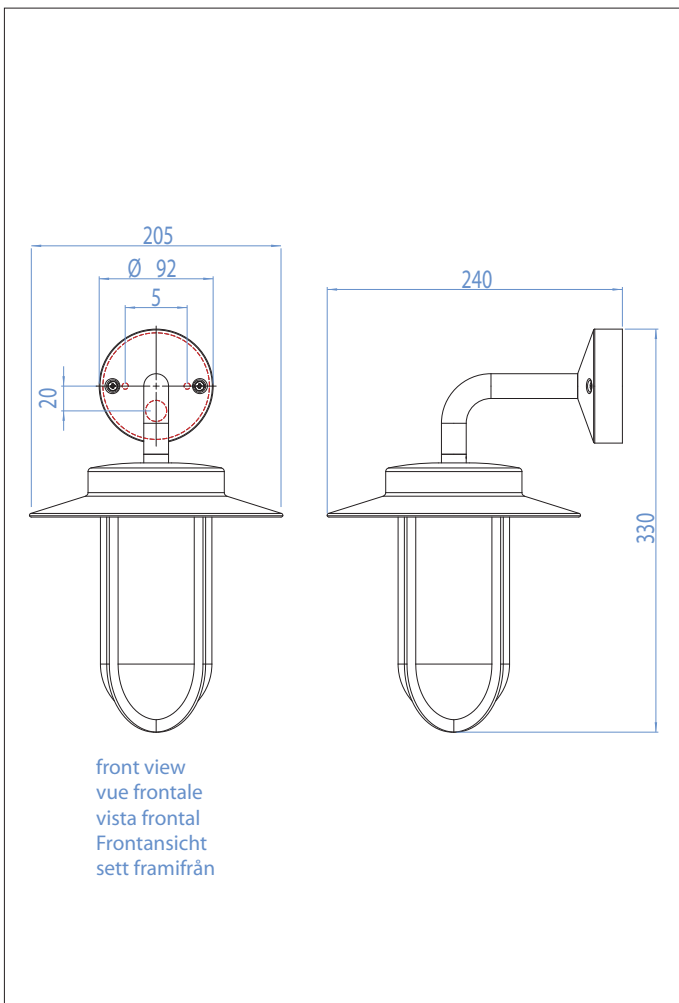

0561 Montparnasse

 astro

1 x 60w E27 GLS		not included
--------------------	---	-----------------

Zones	Not Applicable
-------	----------------

Astro Lighting Ltd.
G2 River Way,
Harlow,
Essex,
CM20 2DP
Great Britain