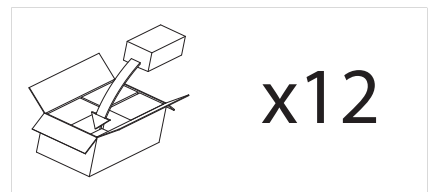

# 0635 Cube

1 x 40w G9		incl.
---------------	--	-------

Zones	<b>2</b>	<b>3</b>
-------	----------	----------

Astro Lighting Ltd.  
 G2 River Way, Harlow  
 CM20 2DP, Great Britain  
 T: +44 (0) 1279 427001  
 F: +44 (0) 1279 427002  
 sales@astrolighting.co.uk  
 www.astrolighting.co.uk