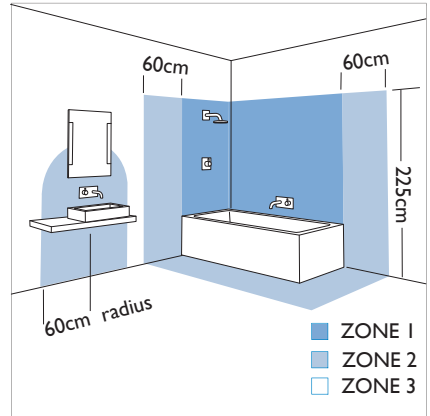

# 0635 Cube

1 x 40w G9		incl.
---------------	--	-------

Zones	<b>2</b>	<b>3</b>
-------	----------	----------

Astro Lighting Ltd.  
 G2 River Way, Harlow  
 CM20 2DP, Great Britain  
 T: +44 (0) 1279 427001  
 F: +44 (0) 1279 427002  
 sales@astrolighting.co.uk  
 www.astrolighting.co.uk