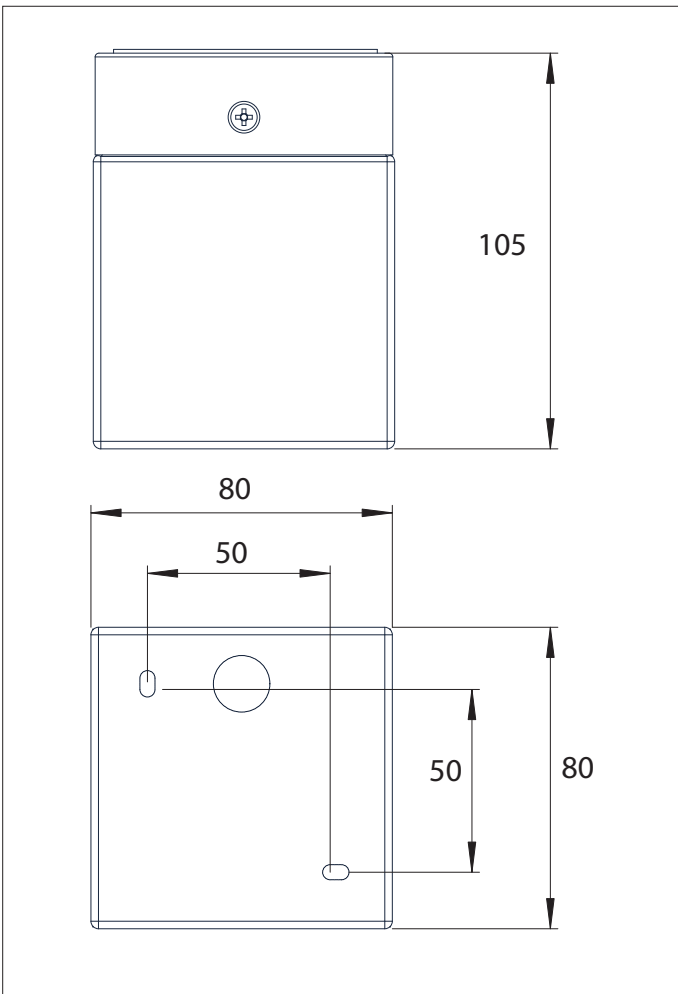

# 0635 Cube

1 x 40w G9		incl.
---------------	--	-------

Zones	<b>2</b>	<b>3</b>
-------	----------	----------

Astro Lighting Ltd.  
 G2 River Way, Harlow  
 CM20 2DP, Great Britain  
 T: +44 (0) 1279 427001  
 F: +44 (0) 1279 427002  
 sales@astrolighting.co.uk  
 www.astrolighting.co.uk