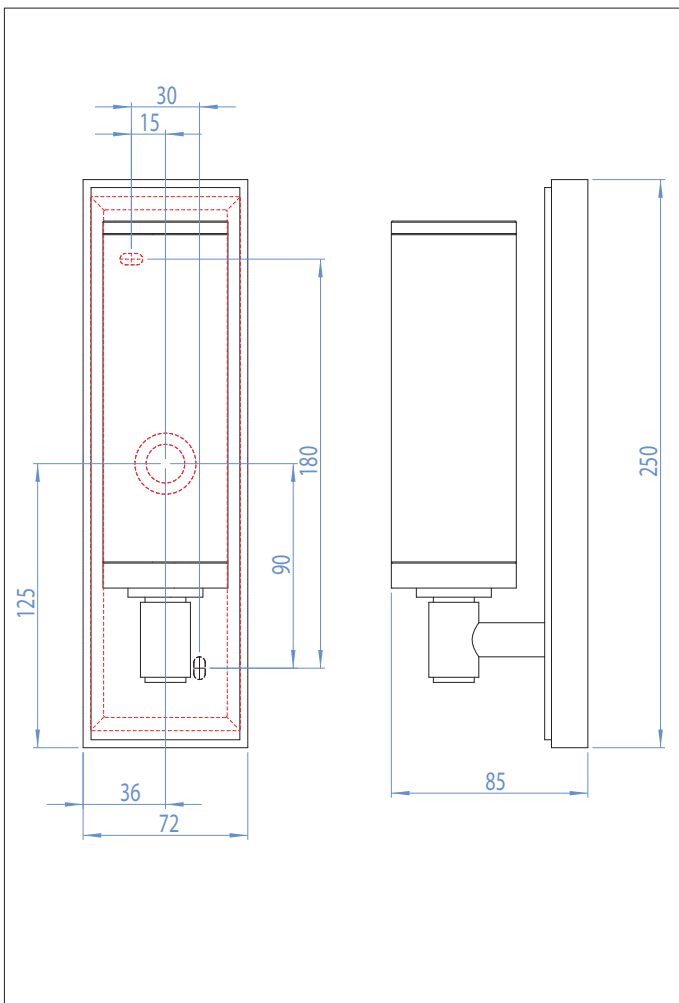

0655 Verona

1 x 40w E14		not included
----------------	--	-----------------

Zones	2	3
-------	----------	----------

Astro Lighting Ltd.
G2 River Way,
Harlow,
Essex,
CM20 2DP
Great Britain

tel: +44 (0) 1279 427001
fax: +44 (0) 1279 427002
email: sales@astrolighting.co.uk
www.astrolighting.co.uk