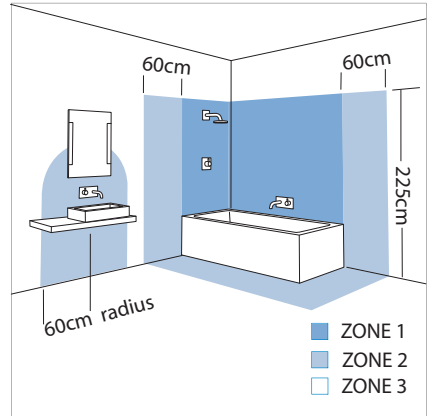

0655 Verona

1 x 40w E14		not included
----------------	--	-----------------

Zones	2	3
-------	----------	----------

Astro Lighting Ltd.
G2 River Way,
Harlow,
Essex,
CM20 2DP
Great Britain

tel: +44 (0) 1279 427001
fax: +44 (0) 1279 427002
email: sales@astrolighting.co.uk
www.astrolighting.co.uk