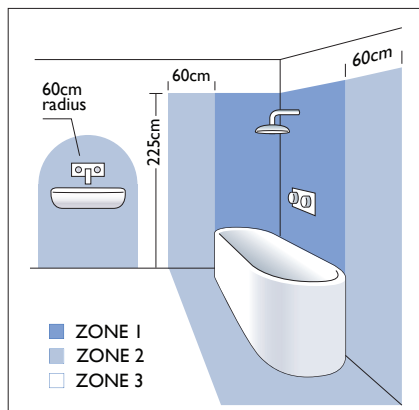

2 x 21w T5		incl.
---------------	--	-------

Zones	2	3
-------	----------	----------

NOTE:
 Not suitable for frequent switching.
 If used with a motion detector, ensure a minimum of 20 minutes ON time.
 Cannot be mounted vertically