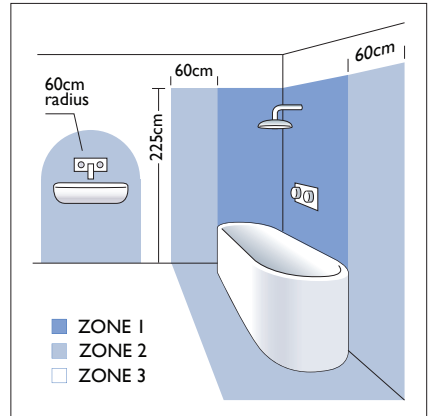

1 x 14w T5		excl.
---------------	--	-------

Zones	2	3
-------	----------	----------

NOTE:
Not suitable for frequent switching.
If used with a motion detector, ensure a minimum of 20 minutes ON time.

Astro Lighting Ltd.
G2 River Way, Harlow
CM20 2DP, Great Britain