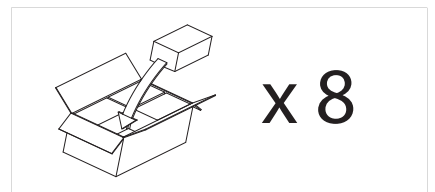

1 x 14w T5		excl.
---------------	--	-------

Zones	2	3
-------	----------	----------

NOTE:
Not suitable for frequent switching.
If used with a motion detector, ensure a minimum of 20 minutes ON time.

Astro Lighting Ltd.
G2 River Way, Harlow
CM20 2DP, Great Britain