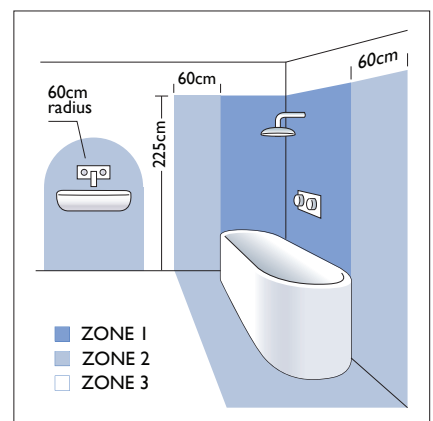

# 0887 Parma 250

3x3w LED		incl.
-------------	--	-------

3000K	Cree LED
-------	----------

LED Driver		incl.
---------------	--	-------

Zones	<b>3</b>
-------	----------

Astro Lighting Ltd.  
G2 River Way, Harlow  
CM20 2DP, Great Britain