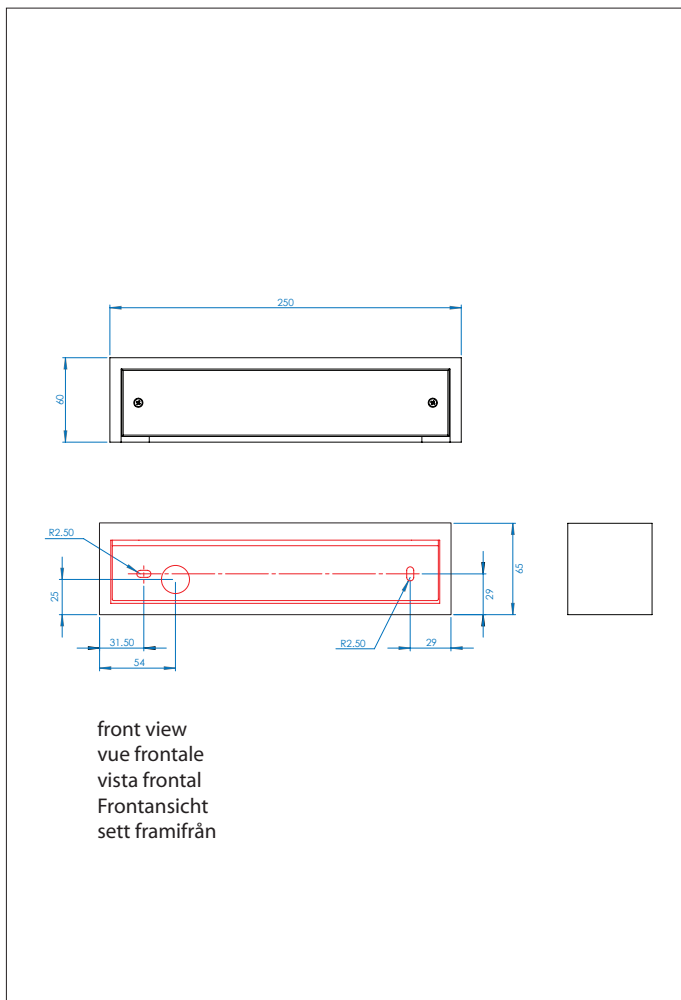

# 0887 Parma 250

3x3w LED		incl.
-------------	--	-------

3000K	Cree LED
-------	----------

LED Driver		incl.
---------------	--	-------

Zones	<b>3</b>
-------	----------

Astro Lighting Ltd.  
G2 River Way, Harlow  
CM20 2DP, Great Britain