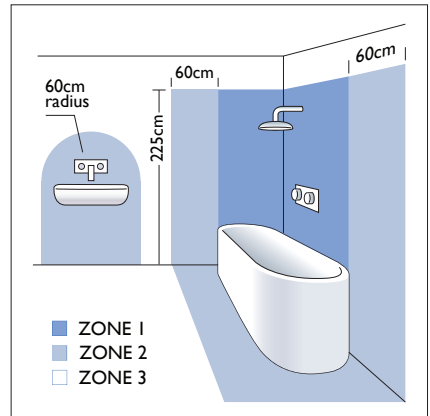

5646 Oscala 140 Round

 astro

1 x 13w (max) GU10 CFL/LED		excl.
-------------------------------	---	-------

Zone	3
------	----------

Astro Lighting Ltd.
G2 River Way, Harlow
CM20 2DP, Great Britain

T: +44 (0) 1279 427001
F: +44 (0) 1279 427002
sales@astrolighting.co.uk
www.astrolighting.co.uk