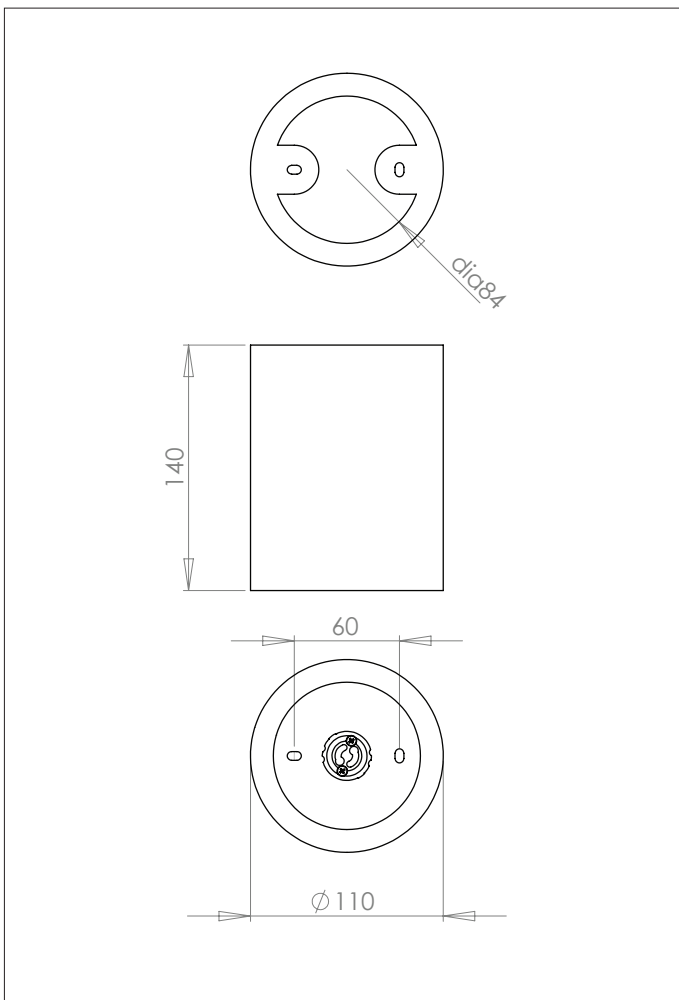

5646 Oscala 140 Round

 astro

1 x 13w (max) GU10 CFL/LED		excl.
-------------------------------	---	-------

Zone	3
------	----------

Astro Lighting Ltd.
G2 River Way, Harlow
CM20 2DP, Great Britain

T: +44 (0) 1279 427001
F: +44 (0) 1279 427002
sales@astrolighting.co.uk
www.astrolighting.co.uk