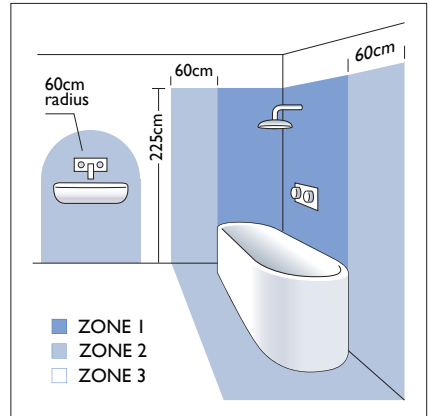

6005 Polar

3 x 50w GU10		incl.
-----------------	--	-------

Zones	3
-------	----------

Astro Lighting Ltd.
 G2 River Way, Harlow
 CM20 2DP, Great Britain
 T: +44 (0) 1279 427001
 F: +44 (0) 1279 427002
 sales@astrolighting.co.uk
 www.astrolighting.co.uk