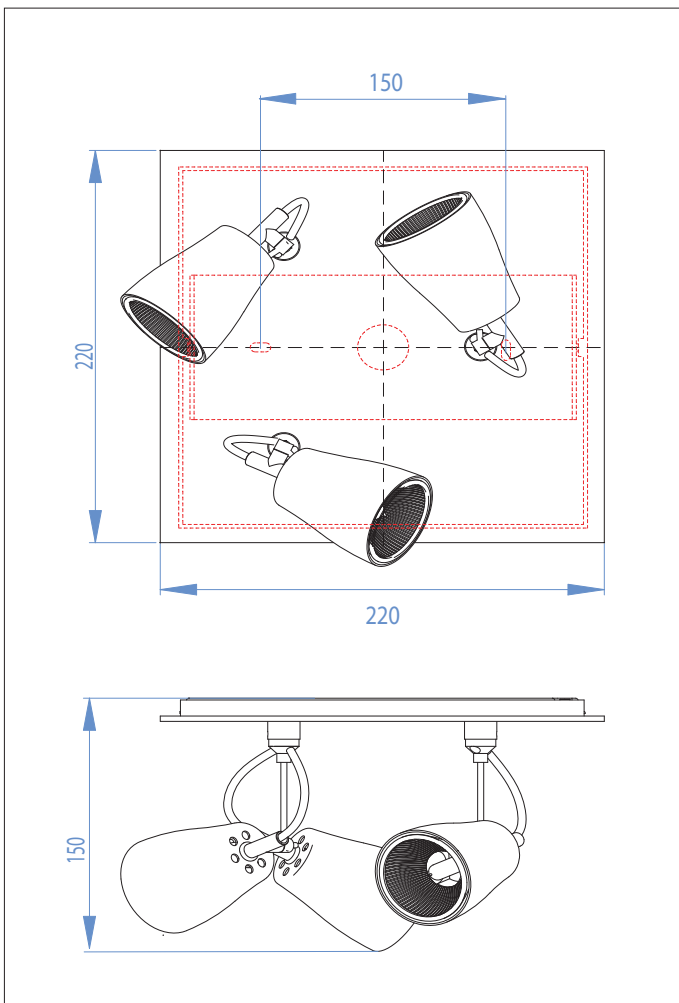

6005 Polar

3 x 50w GU10		incl.
-----------------	--	-------

Zones	3
-------	----------

Astro Lighting Ltd.
 G2 River Way, Harlow
 CM20 2DP, Great Britain
 T: +44 (0) 1279 427001
 F: +44 (0) 1279 427002
 sales@astrolighting.co.uk
 www.astrolighting.co.uk