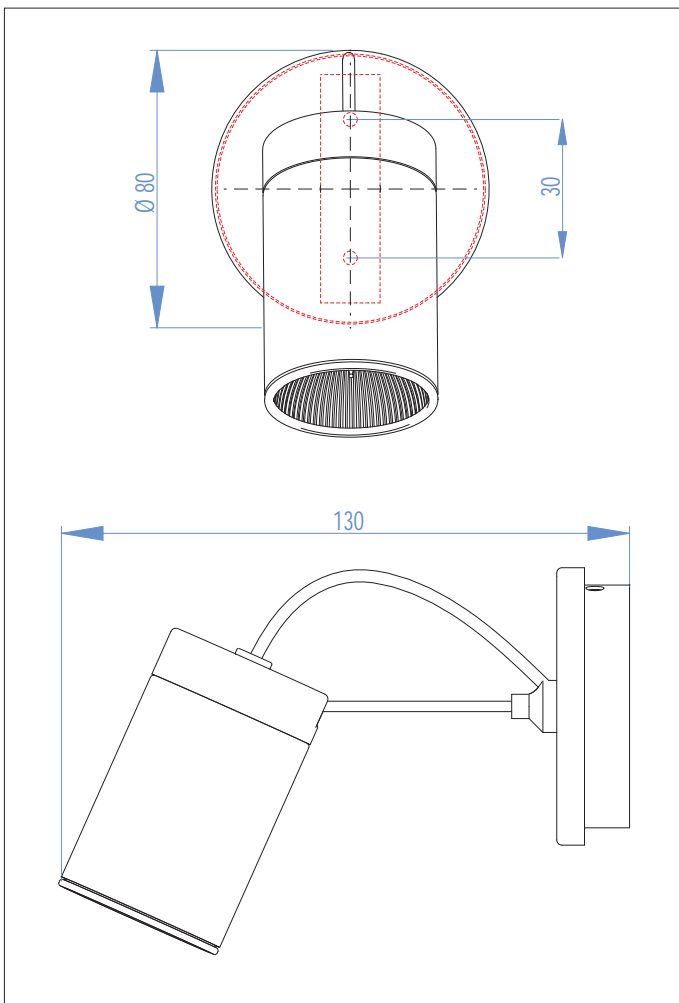

6008 Montana

1 x 50w GU10		included
-----------------	--	----------

Zones	3
-------	----------

Astro Lighting Ltd.
G2 River Way,
Harlow,
Essex,
CM20 2DP
Great Britain

tel: +44 (0) 1279 427001
fax: +44 (0) 1279 427002
email: sales@astrolighting.co.uk
www.astrolighting.co.uk