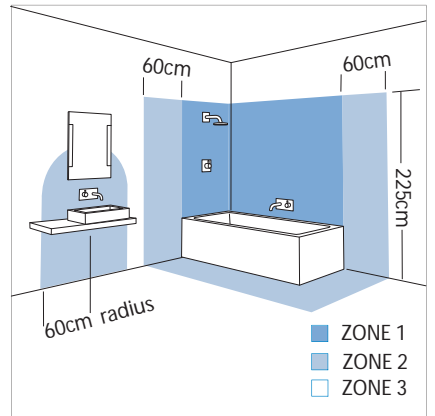

6008 Montana

1 x 50w GU10		included
-----------------	--	----------

Zones	3
-------	----------

Astro Lighting Ltd.
G2 River Way,
Harlow,
Essex,
CM20 2DP
Great Britain

tel: +44 (0) 1279 427001
fax: +44 (0) 1279 427002
email: sales@astrolighting.co.uk
www.astrolighting.co.uk