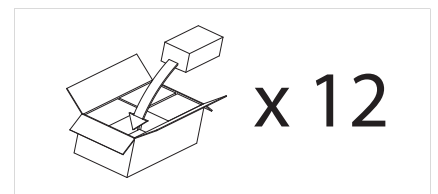

7001 Bologna 160

astro

2 x 3w LED		incl.
---------------	--	-------

3000K	Cree LED
-------	----------

LED Driver		incl.
---------------	--	-------

Zone	3
------	----------

Astro Lighting Ltd.
G2 River Way, Harlow
CM20 2DP, Great Britain