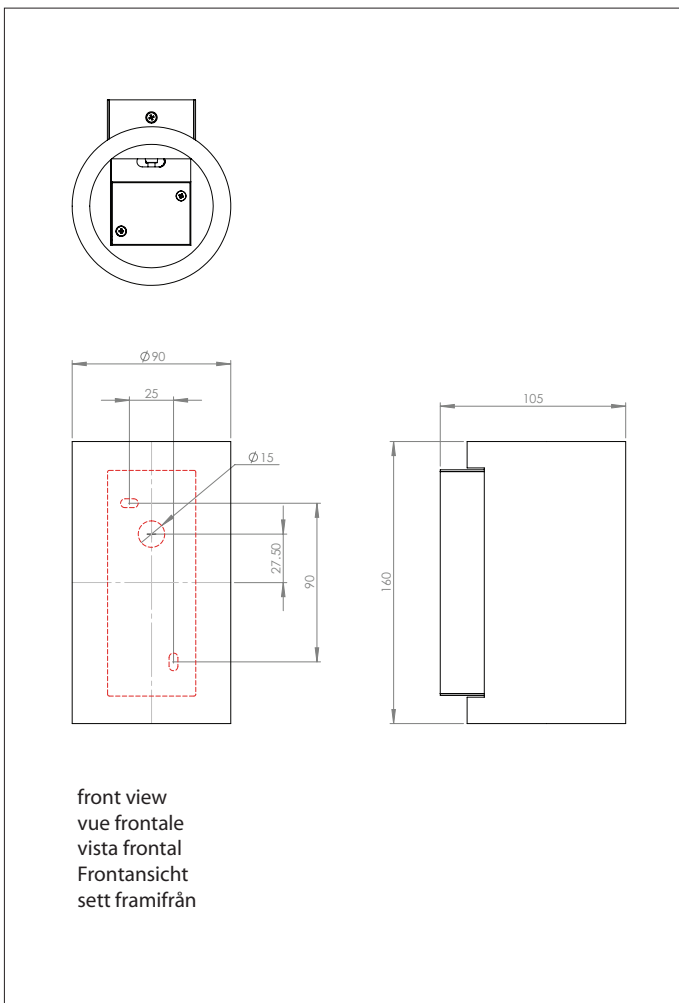

7001 Bologna 160

astro

2 x 3w LED		incl.
---------------	--	-------

3000K	Cree LED
-------	----------

LED Driver		incl.
---------------	--	-------

Zone	3
------	----------

Astro Lighting Ltd.
G2 River Way, Harlow
CM20 2DP, Great Britain