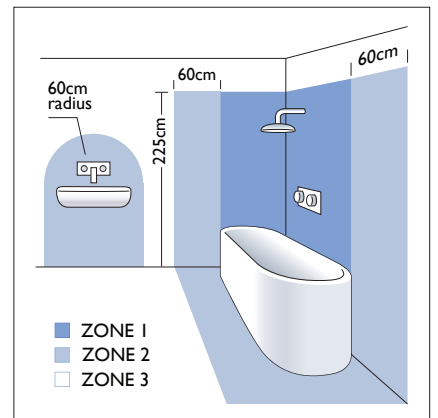

7001 Bologna 160

astro

2 x 3w LED		incl.
---------------	--	-------

3000K	Cree LED
-------	----------

LED Driver		incl.
---------------	--	-------

Zone	3
------	----------

Astro Lighting Ltd.
G2 River Way, Harlow
CM20 2DP, Great Britain