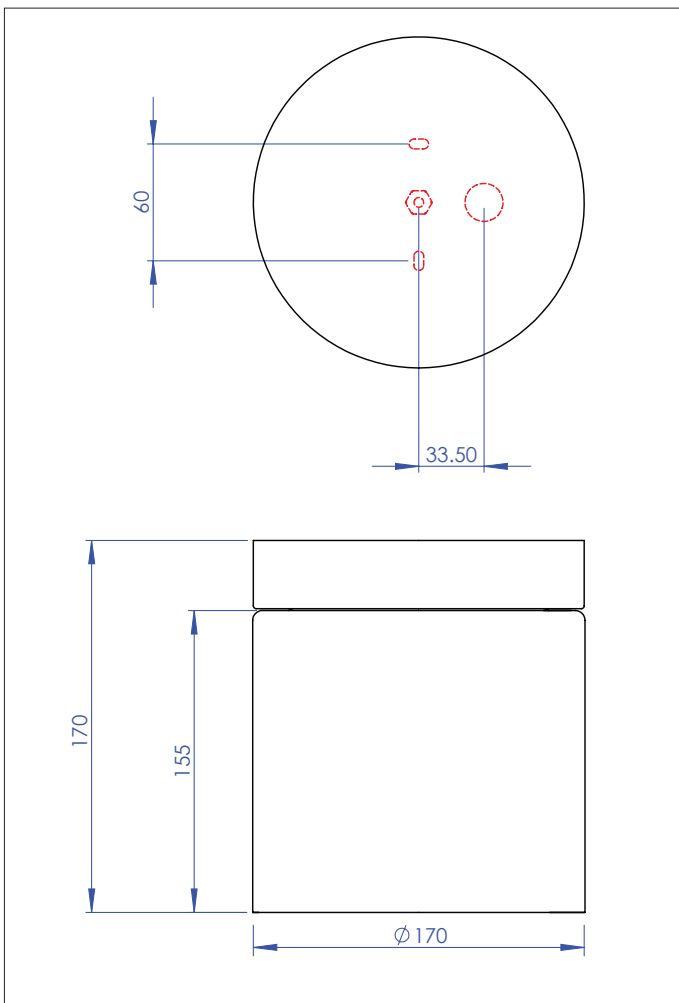

7024 Sabina

1 x 60w E27		excl.
----------------	--	-------

Zone 2 3

x 4

Astro Lighting Ltd.
 G2 River Way, Harlow
 CM20 2DP, Great Britain
 T: +44 (0) 1279 427001
 F: +44 (0) 1279 427002
 sales@astrolighting.co.uk
 www.astrolighting.co.uk