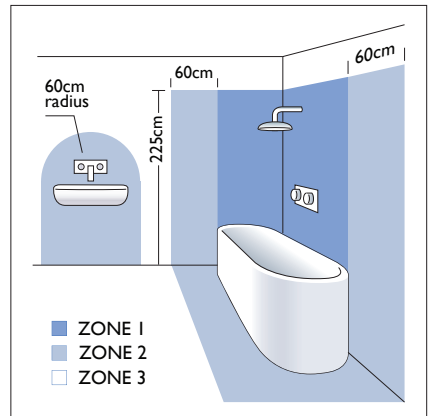

7024 Sabina

1 x 60w E27		excl.
----------------	--	-------

Zone 2 3

x 4

Astro Lighting Ltd.
 G2 River Way, Harlow
 CM20 2DP, Great Britain
 T: +44 (0) 1279 427001
 F: +44 (0) 1279 427002
 sales@astrolighting.co.uk
 www.astrolighting.co.uk