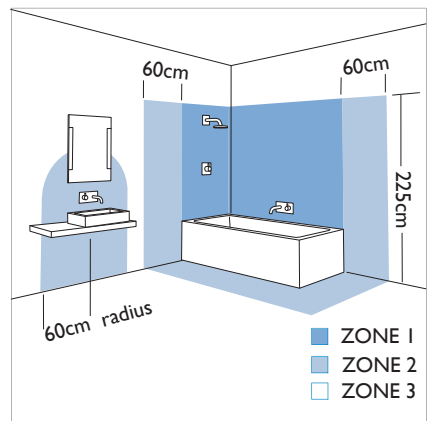

1 x 22w T5		excl.
---------------	--	-------

Zones	2	3
-------	----------	----------

Not suitable for frequent switching

Astro Lighting Ltd.
G2 River Way, Harlow
CM20 2DP, Great Britain

T: +44 (0) 1279 427001
F: +44 (0) 1279 427002
sales@astrolighting.co.uk
www.astrolighting.co.uk