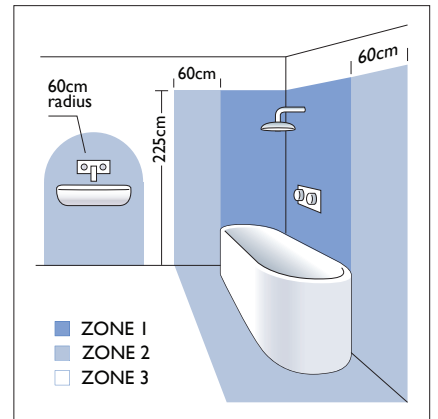

lx lw LED		incl.
350mA Driver		incl.
27000K*	61 lm*	CRI 85*

Zone	3
------	----------

*based on 85% driver efficiency

Astro Lighting Ltd.
G2 River Way, Harlow
CM20 2DP, Great Britain

T: +44 (0) 1279 427001
F: +44 (0) 1279 427002
sales@astrolighting.co.uk
www.astrolighting.co.uk