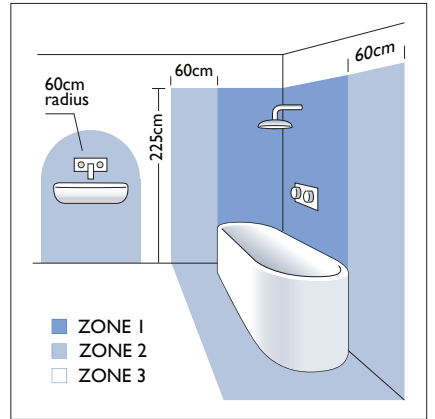

7036 Rocca

1 x 60w E27		excl.
----------------	--	-------

Zone	3
------	----------

Astro Lighting Ltd.
G2 River Way, Harlow
CM20 2DP, Great Britain

T: +44 (0) 1279 427001
F: +44 (0) 1279 427002
sales@astrolighting.co.uk
www.astrolighting.co.uk