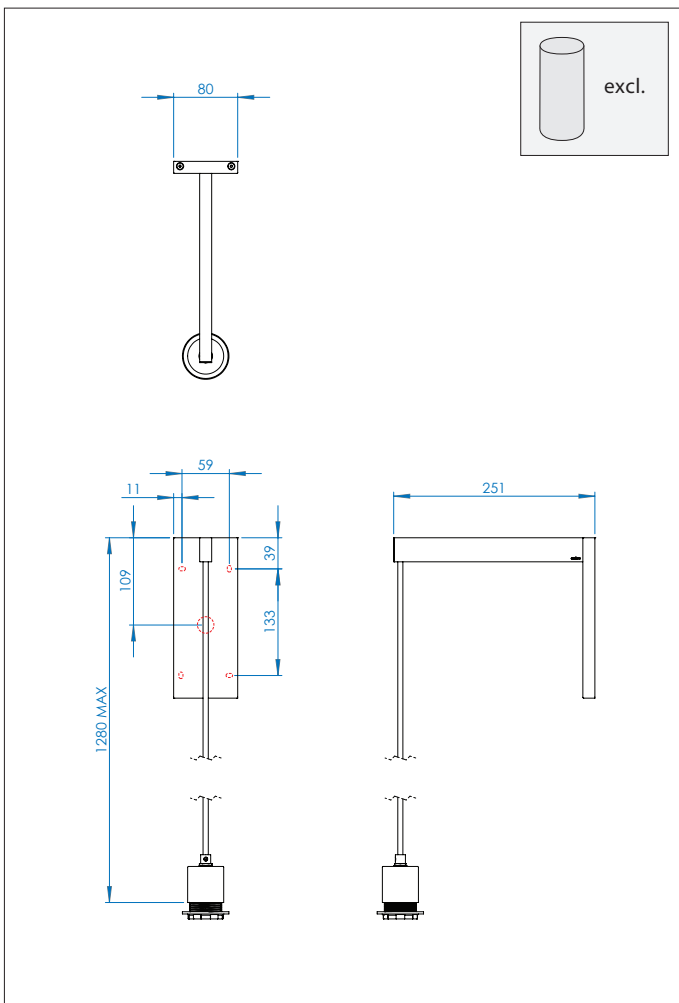

7036 Rocca

1 x 60w E27		excl.
----------------	--	-------

Zone	3
------	----------

Astro Lighting Ltd.
G2 River Way, Harlow
CM20 2DP, Great Britain

T: +44 (0) 1279 427001
F: +44 (0) 1279 427002
sales@astrolighting.co.uk
www.astrolighting.co.uk