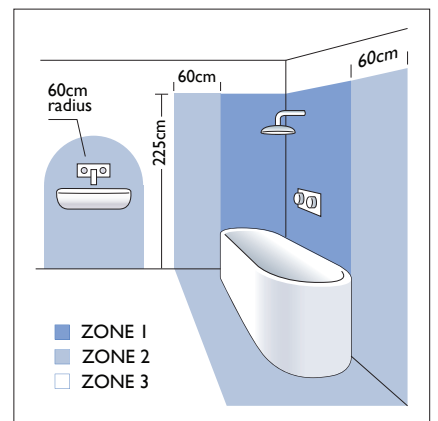

3.5w LED		incl.

3000K	Samsung LED

LED Driver		incl.

Zone	2	3