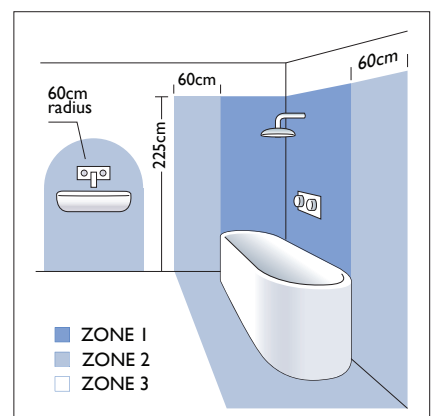

| | |
|-------|-----------|
| 3000K | Seoul LED |
|-------|-----------|

| | |
|--------|---------|
| CRI 80 | 27 lm/W |
|--------|---------|

| | |
|------|----------|
| Zone | 3 |
|------|----------|

Astro Lighting Ltd.
G2 River Way, Harlow
CM20 2DP, Great Britain