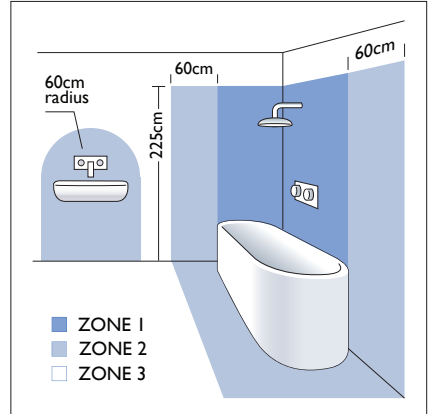

5686 Oscala 140 Square Adj

front view
vue frontale
vista frontal
Frontansicht
sett framifrån

6w max GU10 LED	 /  LED	excl.
--------------------	---	-------

Zone	3
------	----------

Astro Lighting Ltd.
G2 River Way, Harlow
CM20 2DP, Great Britain