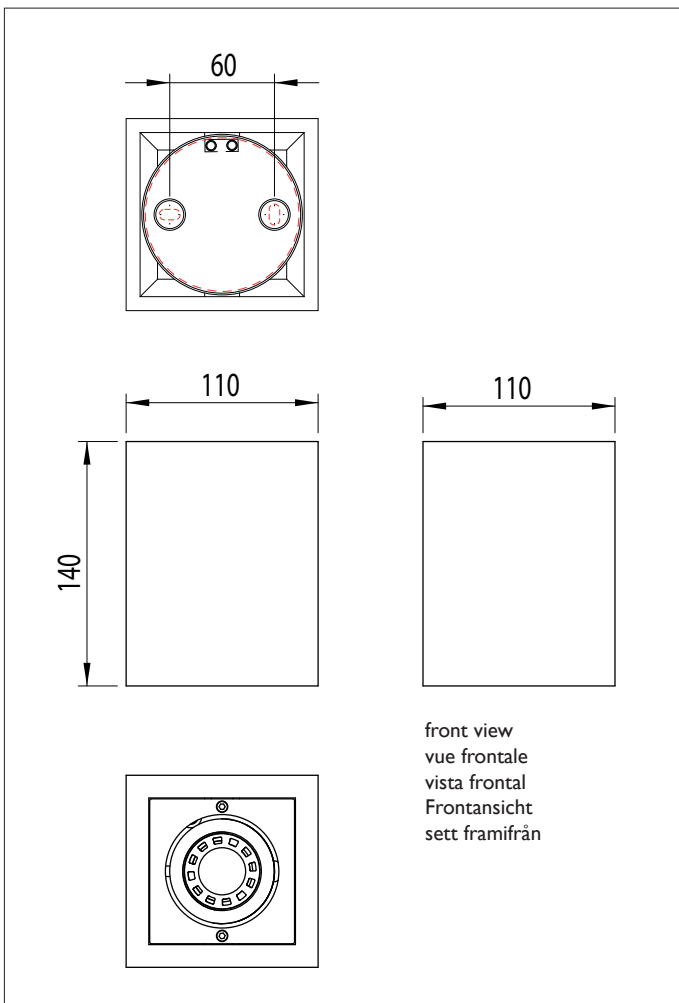

5686 Oscala 140 Square Adj

front view
vue frontale
vista frontal
Frontansicht
sett framifrån

6w max GU10 LED	 /  LED	excl.
--------------------	---	-------

Zone	3
------	----------

Astro Lighting Ltd.
G2 River Way, Harlow
CM20 2DP, Great Britain