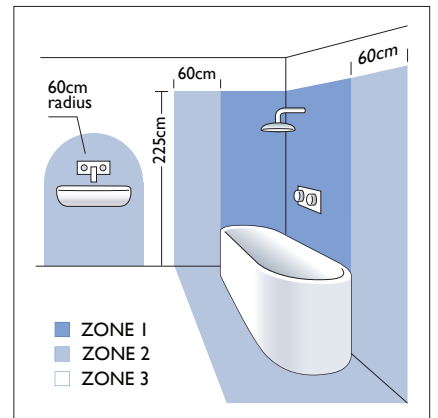

3w LED		incl.
700mA Driver		excl.
2700K*	65 lm*	CRI 80*

*based on 85% driver efficiency

front view
vue frontale
vista frontal
Frontansicht
sett framifrån

Astro Lighting Ltd.
G2 River Way, Harlow
CM20 2DP, Great Britain