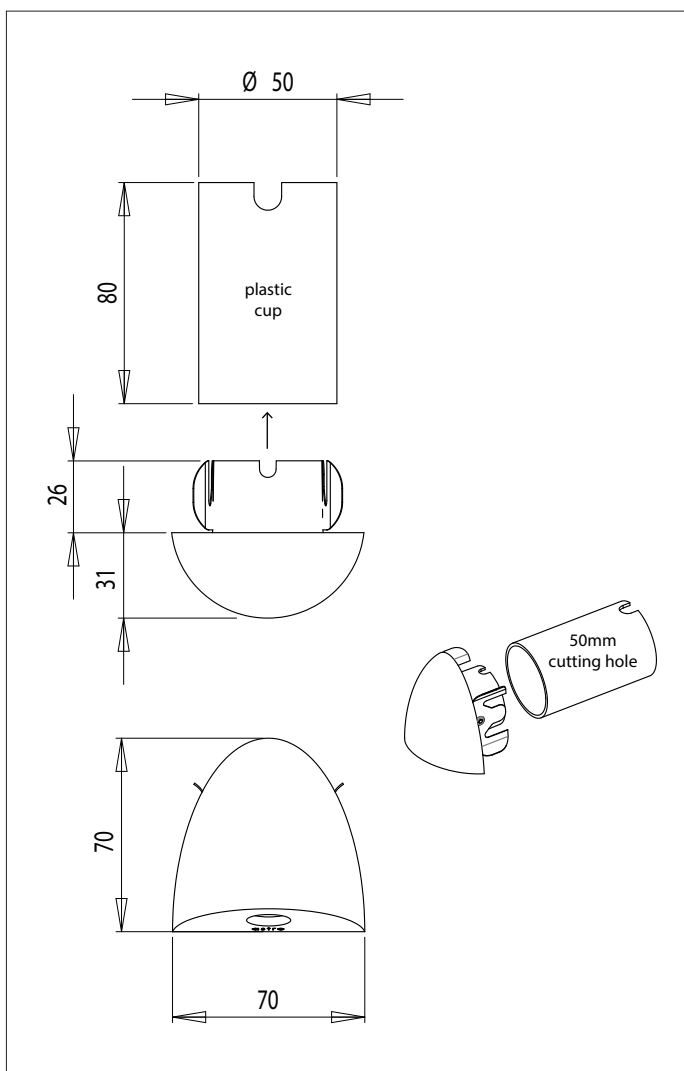

7370 Orpheus

astro

3w LED		incl.
700mA Driver		excl.
2700K*	65 lm*	CRI 80*

*based on 85% driver efficiency

front view
vue frontale
vista frontal
Frontansicht
sett framifrån

Astro Lighting Ltd.
G2 River Way, Harlow
CM20 2DP, Great Britain