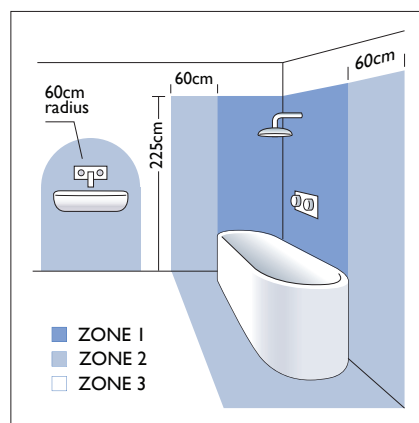

7370 Orpheus

astro

3w LED		incl.
700mA Driver		excl.
2700K*	65 lm*	CRI 80*

*based on 85% driver efficiency

front view
vue frontale
vista frontal
Frontansicht
sett framifrån

Astro Lighting Ltd.
G2 River Way, Harlow
CM20 2DP, Great Britain