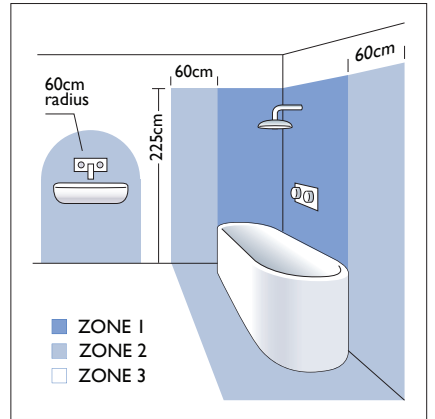

1 x 60w E27		excl.
----------------	--	-------

Zone	3
------	----------

Astro Lighting Ltd.
G2 River Way, Harlow
CM20 2DP, Great Britain

T: +44 (0) 1279 427001
F: +44 (0) 1279 427002
sales@astrolighting.co.uk
www.astrolighting.co.uk