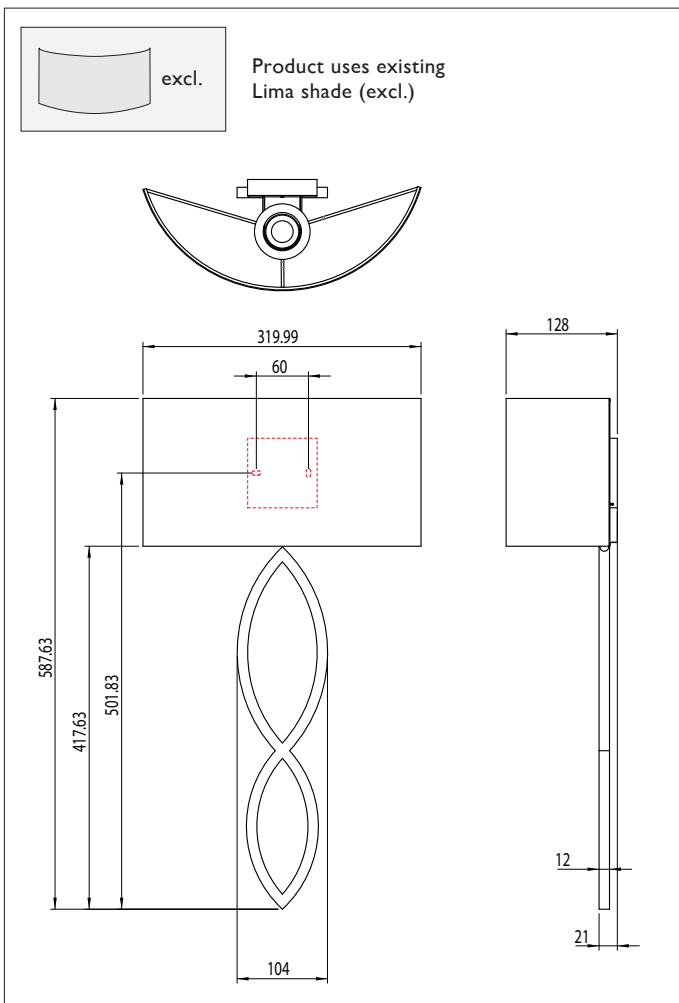

1 x 60w E27		excl.
----------------	--	-------

Zone	3
------	----------

Astro Lighting Ltd.
G2 River Way, Harlow
CM20 2DP, Great Britain

T: +44 (0) 1279 427001
F: +44 (0) 1279 427002
sales@astrolighting.co.uk
www.astrolighting.co.uk