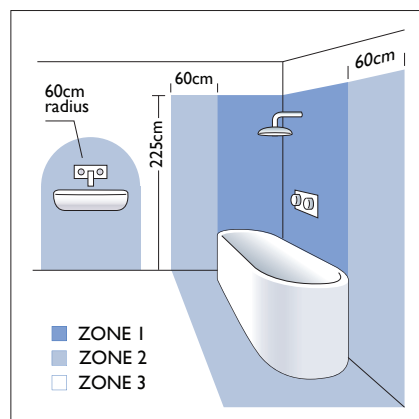

l x 60w E27		excl.
----------------	--	-------

Zone	3
------	----------

x 6

Astro Lighting Ltd.
G2 River Way, Harlow
CM20 2DP, Great Britain

T: +44 (0) 1279 427001
F: +44 (0) 1279 427002
sales@astrolighting.co.uk
www.astrolighting.co.uk