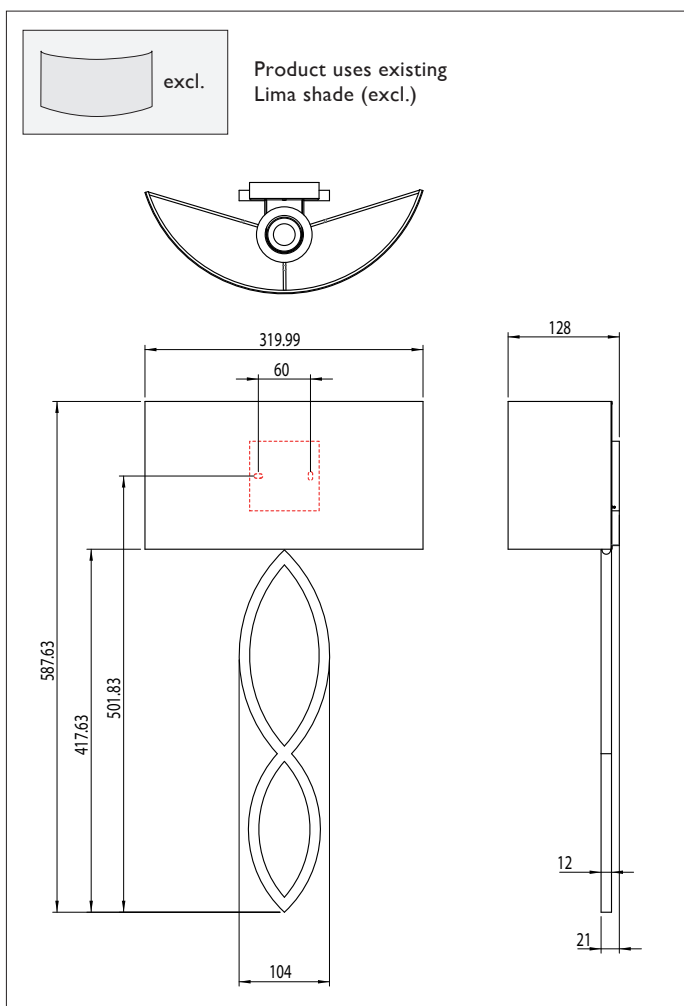

l x 60w E27		excl.
----------------	--	-------

Zone	3
------	----------

x 6

Astro Lighting Ltd.
G2 River Way, Harlow
CM20 2DP, Great Britain

T: +44 (0) 1279 427001
F: +44 (0) 1279 427002
sales@astrolighting.co.uk
www.astrolighting.co.uk