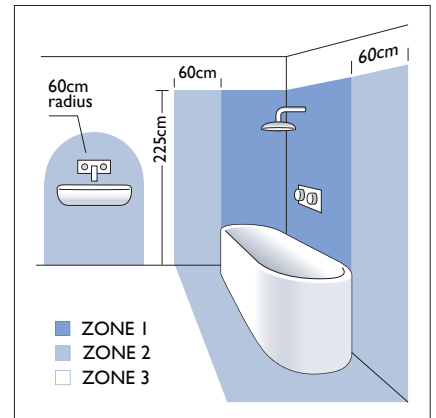

3.6w LED		incl.
350mA Driver		incl.
3000K*	271 lm*	CRI 85*

Zone	<b>2</b>	<b>3</b>
------	----------	----------

Astro Lighting Ltd.  
G2 River Way, Harlow  
CM20 2DP, Great Britain

T: +44 (0) 1279 427001  
F: +44 (0) 1279 427002  
sales@astrolighting.co.uk  
www.astrolighting.co.uk