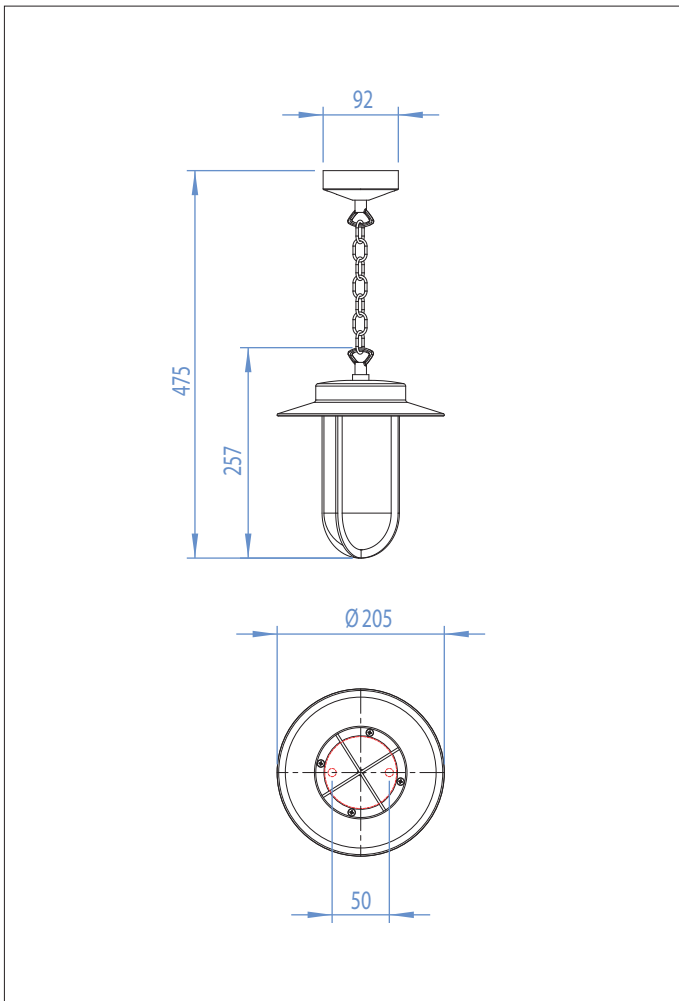

0671 Montparnasse pendant

1 x 60w E27		excl.
----------------	--	-------

Zones	Not Applicable
-------	----------------

Astro Lighting Ltd.
G2 River Way, Harlow
CM20 2DP, Great Britain

T: +44 (0) 1279 427001
F: +44 (0) 1279 427002
sales@astrolighting.co.uk
www.astrolighting.co.uk