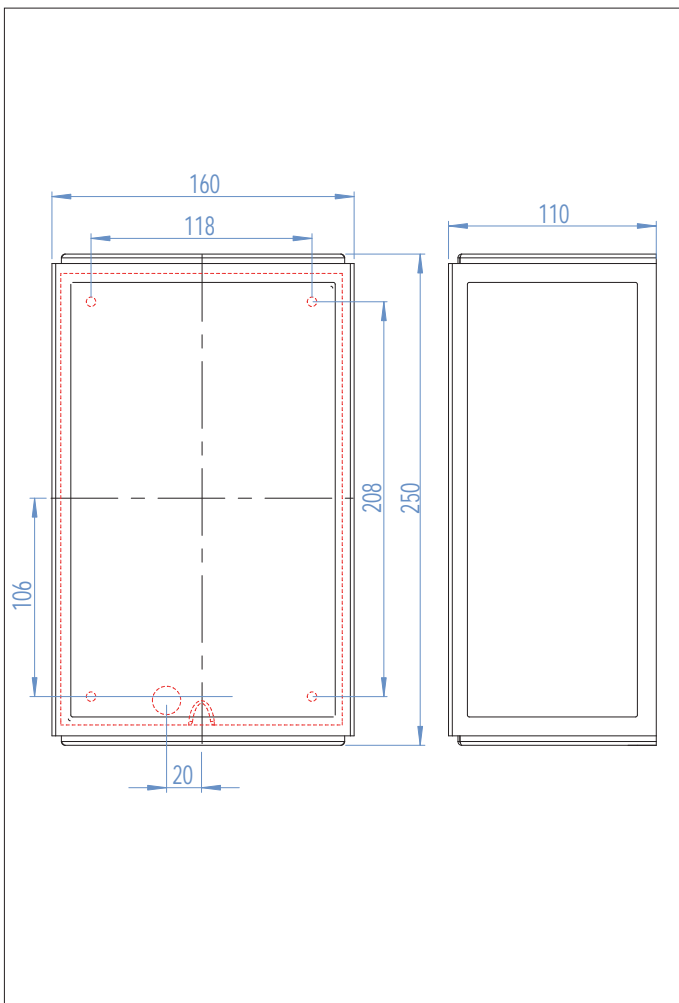

0483 Homefield black

 astro

1 x 100w E27		not included
-----------------	---	-----------------

Zones	Not Applicable
-------	----------------

Astro Lighting Ltd.
G2 River Way,
Harlow,
Essex,
CM20 2DP
Great Britain