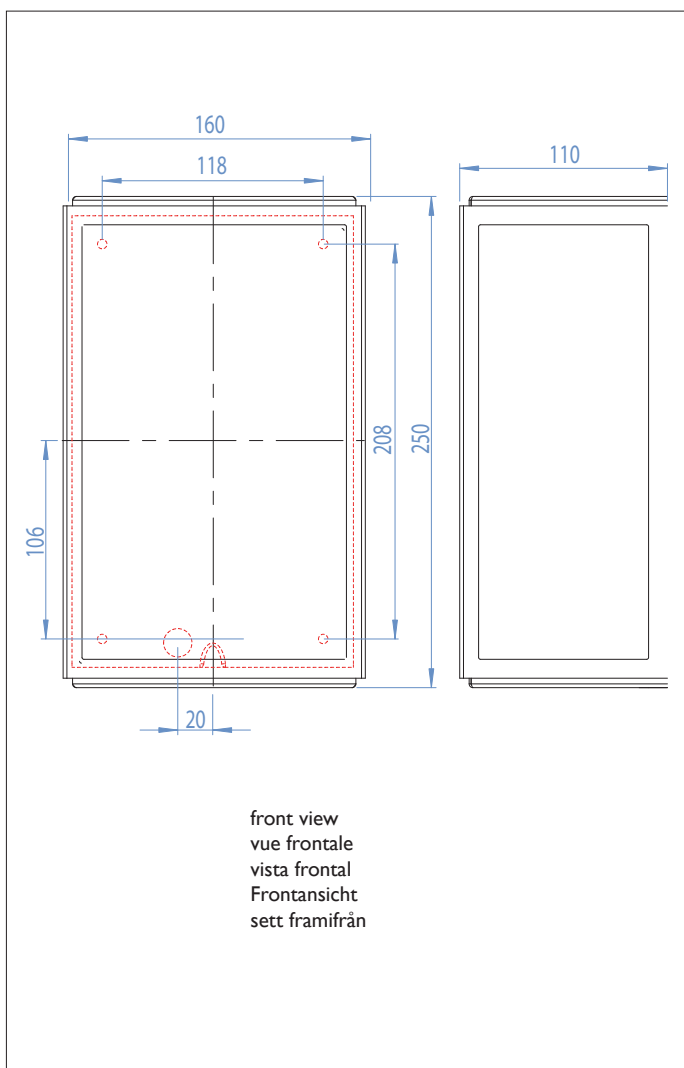

7266 Homefield Sensor

■ astro

2 x 60w E27		excl.
----------------	--	-------

Zone	Not Applicable
------	----------------

Astro Lighting Ltd.
G2 River Way, Harlow
CM20 2DP, Great Britain

T: +44 (0) 1279 427001
F: +44 (0) 1279 427002
sales@astrolighting.co.uk
www.astrolighting.co.uk