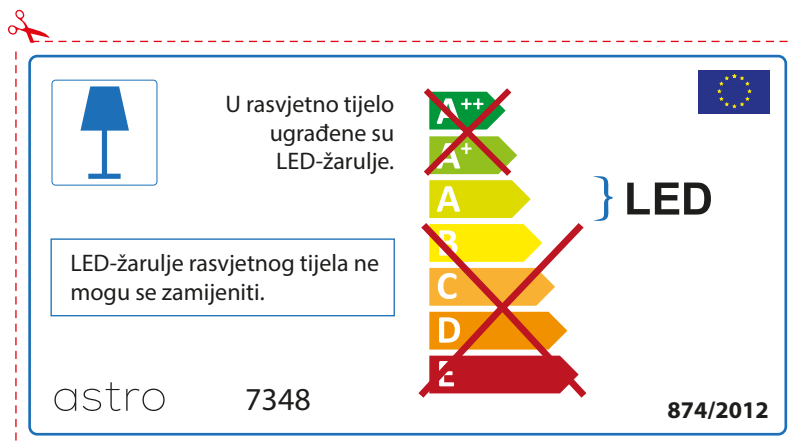

CROATIAN

Provjerite veličinu žarulje prije umetanja u rasvjetno tijelo jer se veličina žarulja razlikuje ovisno o proizvođaču