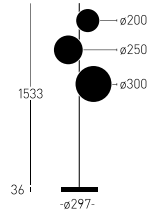

Series Ambiente

FREESTANDING

The freestanding luminaire from the Ambiente line was created as a result of cooperation between the CHORS brand and Piotr Kalinowski (Modelista). It draws attention as a beautiful decoration of the interior and could easily replace a painting or sculpture while providing delicate, pleasant and very atmospheric light. It will be a perfect complement to a bedroom, living room, or hallway.

Basic, complementary, and spot lighting. It will work perfectly at establishments such as clubs, galleries, and hotels, but also as lighting for the office and home.

TO DOWNLOAD:

[3D Ambiente](#)

[Declaration of Conformity Ambiente](#)