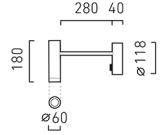

Series Flask K

WALL MOUNTED

Flask K are spotlights perfect for illuminating paintings, which is owed to their elongated arms and subtle design. Thanks to their high quality and integrated LED light source, the luminaires provide natural light in interiors, while a special lens enables adjusting the lighting angle in the range of 8° to 40°.

Basic, complementary and spot lighting. Flask K will work perfectly at establishments such as clubs, galleries, and hotels, but also as lighting for the office and home.

TO DOWNLOAD:

[3D Flask K](#)

[Instrukcje montażu Flask K](#)

[Declaration of Conformity Flask K](#)

[CE-Konformitätserklärung Flask K](#)