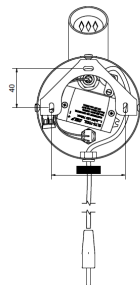

SLENDER

Slender is an elegant and slim wall lamp with beautiful details in brass, which gives a true vintage feeling.

3024
Black
Structure

22524
Dark red

23624
White
Structure

24324
Bottle Green

Item no.	5147
Category	Wall lamp
Material	Metal
Cord length	2,2 m
Dimmer/Switch	Switch on walltile
Dimmable function	No
Mounting	Wall
Voltage	230V
Socket	GU4
Wattage max	4W
Classification	
IP Class	IP20
Height mm	156
Depth mm	178
Ø walltile mm	105
Ø shade mm	40
Light source included	Yes, 864903 MR11 LED 3W
Kelvin	2700
Lumen	280