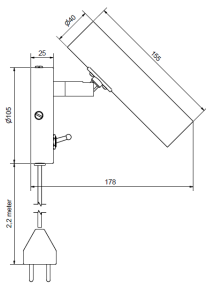

SLENDER

Slender is an elegant and slim wall lamp with beautiful details in brass, which gives a true vintage feeling.

3024
Black
Structure

22524
Dark red

23624
White
Structure

24324
Bottle Green

Item no.	5147
Category	Wall lamp
Material	Metal
Cord length	2,2 m
Dimmer/Switch	Switch on walltile
Dimmable function	No
Mounting	Wall
Voltage	230V
Socket	GU4
Wattage max	4W
Classification	
IP Class	IP20
Height mm	156
Depth mm	178
Ø walltile mm	105
Ø shade mm	40
Light source included	Yes, 864903 MR11 LED 3W
Kelvin	2700
Lumen	280