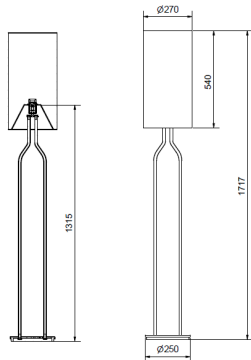

Design: Joakim Fihn

Base 3710

200 Azurite **202** Sand structure **277** Dark red **282** Bottle green

86 Black structure

Wool shade 9479

740 Rust **741** Green **742** Gray **743** Blue

745 White

Item no.	Base 3710, Wool shade 9479
Category	Floor Lamp
Material	Metal, textile
Cord	2,5 m textile cable
Switch	Switch on socket
Dimmable function	No
Voltage	230V
Socket	E27
Wattage max	20W
Classification	
IP Class	IP20
Height incl. shade mm	1717
Depth incl. shade mm	270
Height shade mm	540
Ø shade mm	270
Light source included	No
Recommended light source	872209, E27 DIM 8W