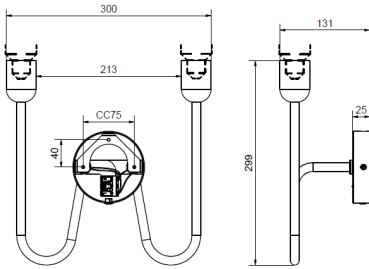

Item no.	5330
Category	Wall lamp
Material	Metal
Dimmable function	Yes
Mounting	Fixed installation on wall
Voltage	230V
Socket	E27
Wattage max	2x40W
Classification	⊕
IP Class	IP20
Width mm	300
Height mm	299
Depth mm	131
Light source included	No