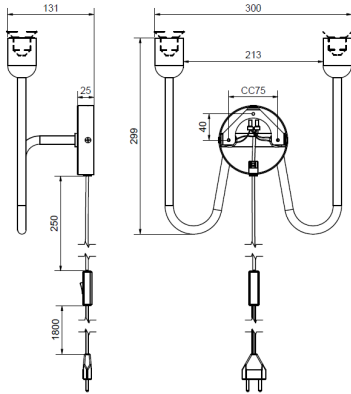

**9224**  
Brass

Item no.	5330
Category	Wall lamp
Material	Metal
Cord	2,1 m textile cable
Dimmer/Switch	Switch on cord
Dimmable function	No
Mounting	Wall
Voltage	230V
Socket	E27
Wattage max	2X40W
Classification	<input type="checkbox"/>
IP Class	IP20
Width mm	300
Height mm	299
Depth mm	131
Light source included	No