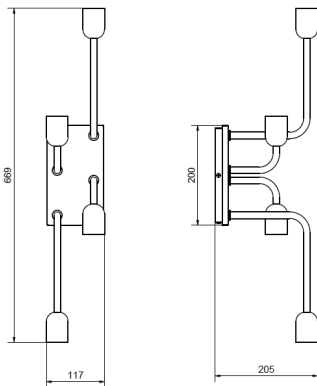

**09213**  
Brass

Item no.	5331
Category	Wall lamp
Material	Metal
Dimmable function	Yes
Mounting	Fixed installation on wall
Voltage	230V
Socket	E27
Wattage max	4x40W
Classification	
IP Class	IP20
Width mm	117
Height mm	669
Depth mm	205
Light source included	No