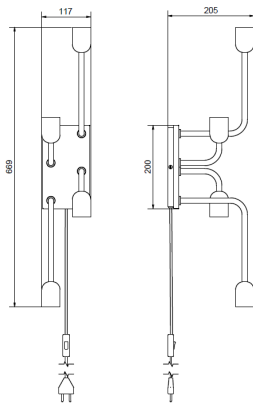

Item no.	5331
Category	Wall lamp
Material	Metal
Cord	2,1 m textile cable
Dimmer/Switch	Switch on cord
Dimmable function	No
Mounting	Wall
Voltage	230V
Socket	E27
Wattage max	4x40W
Classification	
IP Class	IP20
Width mm	117
Height mm	669
Depth mm	205
Light source included	No