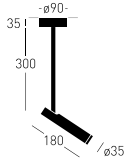

Series Flask ON

SPOTLIGHTS

Flask is a series of minimalist spotlights equipped with a high-quality integrated LED light source. The simple form of the spotlight is ideally suited to modern interiors. The new Flask ON model is designed for surface mounting. The luminaires have different heights, so you can successfully use them in rooms of different heights or create any compositions from them. The elongated arm makes them ideal for lighting an image or other selected element of the interior that we want to particularly highlight.

Spot lighting, complementary, ideal for business premises, galleries, offices and residential interiors.

TO DOWNLOAD:

[3D Flask ON](#)

[Declaration of Conformity Flask ON](#)

[Flask ON Manuals](#)