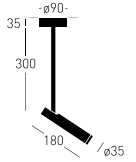

Series Flask ON

SPOTLIGHTS

Flask is a series of minimalist spotlights equipped with a high-quality integrated LED light source. The simple form of the spotlight is ideally suited to modern interiors. The new Flask ON model is designed for surface mounting. The luminaires have different heights, so you can successfully use them in rooms of different heights or create any compositions from them. The elongated arm makes them ideal for lighting an image or other selected element of the interior that we want to particularly highlight.

Spot lighting, complementary, ideal for business premises, galleries, offices and residential interiors.

TO DOWNLOAD :

[3D Flask ON](#)

[Declaration of Conformity Flask ON](#)

[Flask ON Manuals](#)