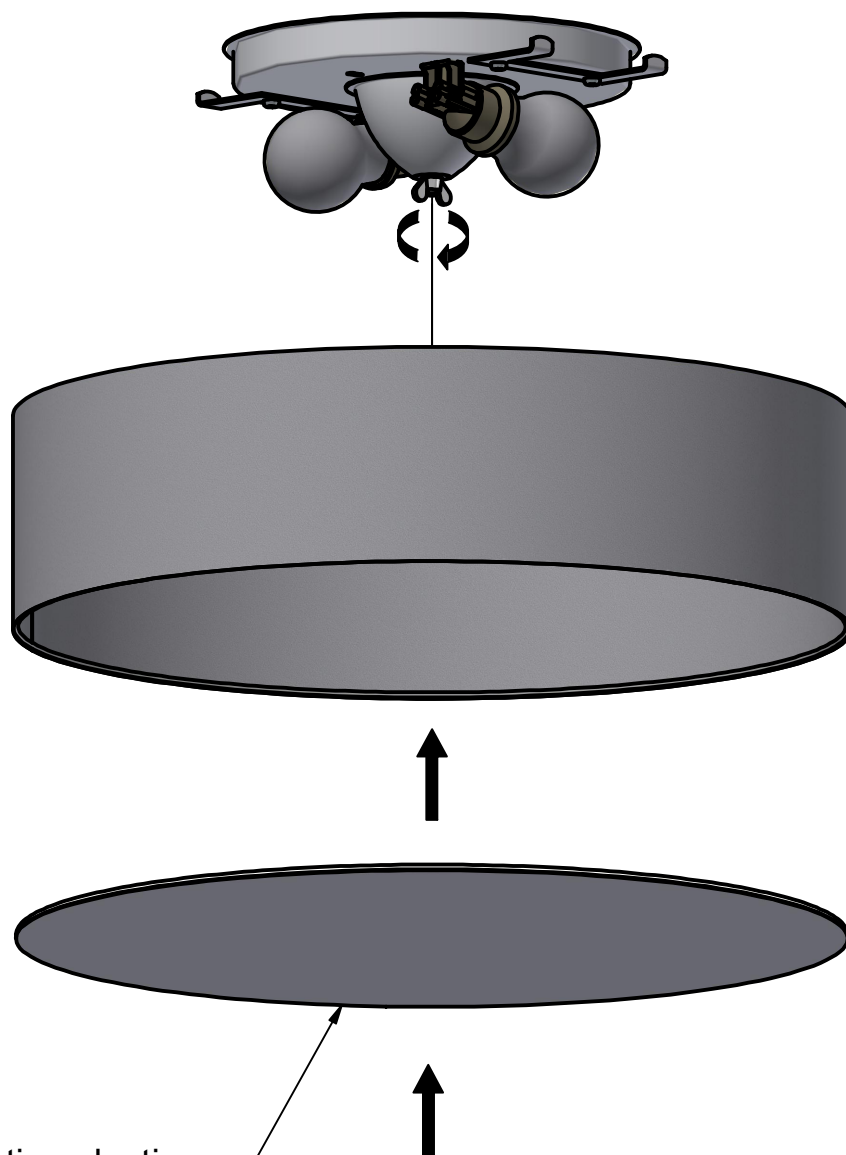

Soft plafond

P-2151, P2152, P-2153

Remove the protective plastic
from both sides

English

If the external flexible cable or cord of this luminaire is damaged, it may only be replaced by the manufacturer, its service agent or a similarly qualified person in order to avoid hazard.