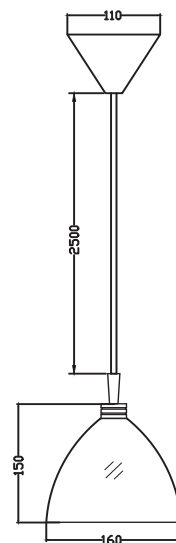

# MEGA DOVE PENDANT

## PRODUCT SPECIFICATION

Item no.	HB060530200105
Category	Pendant
Material	Metal/Glass
Mounting	Ceiling hook
Cord length	2,5 m
Dimmable function	Yes
Socket	E14
Wattage max	40W
Classification	<input type="checkbox"/>
IP Class	IP20
Height mm	150
Ø mm	160
Light source included	No