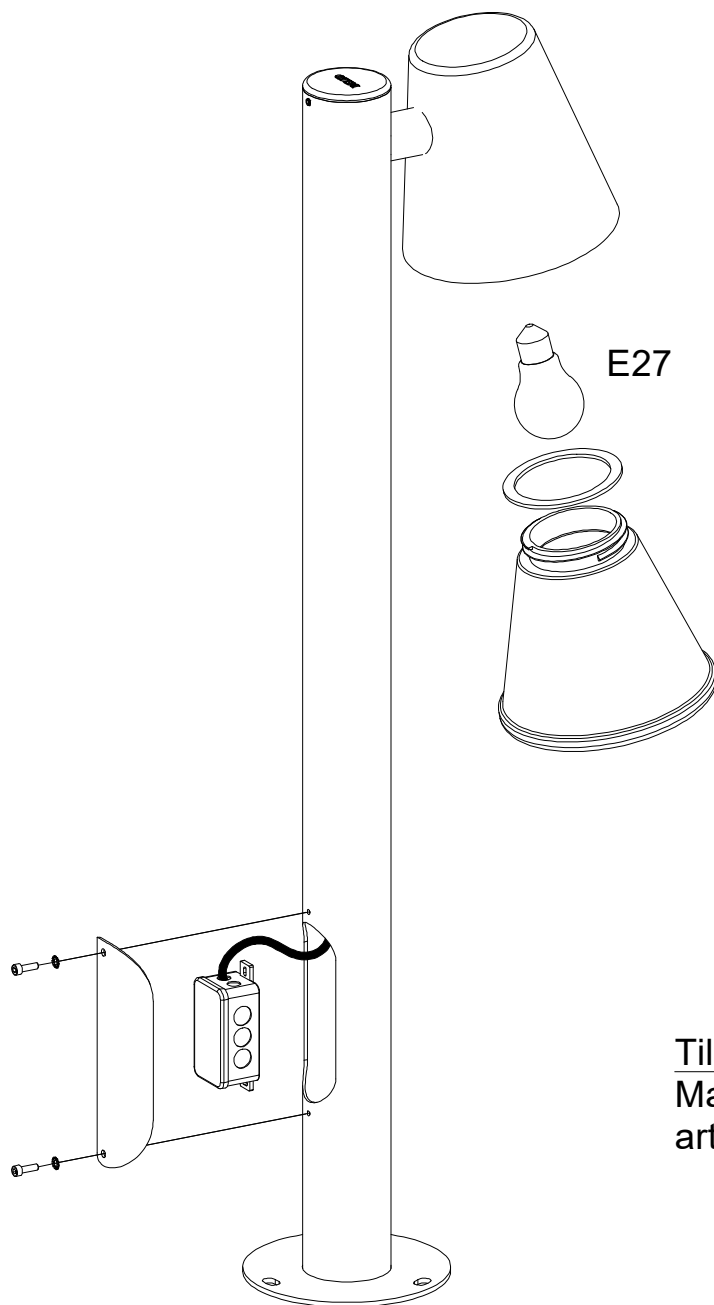

Mist

7300

E27

Tillbehör / Accessory
Markfäste / Ground bracket
art. nr: 7026

BELID

English

The luminaire is intended to be mounted with a fixed installation which may only be carried out by persons with a license and required knowledge. Belid Lighting AB is not responsible for incorrect assembly and/or installation, or handling errors.