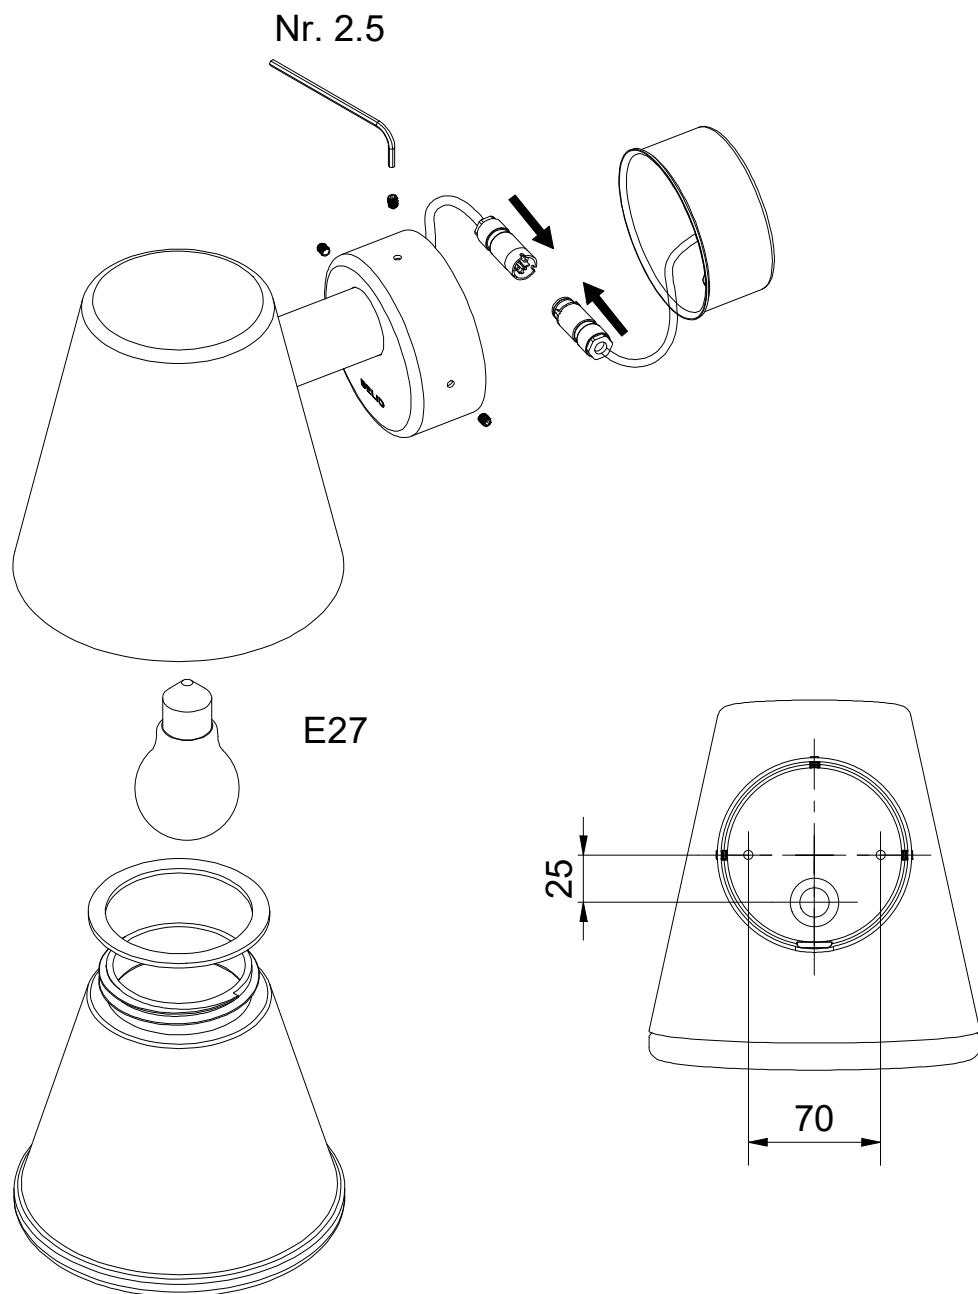

Mist

7302

BELID

English

The luminaire is intended to be mounted with a fixed installation which may only be carried out by persons with a license and required knowledge. Belid Lighting AB is not responsible for incorrect assembly and/or installation, or handling errors.