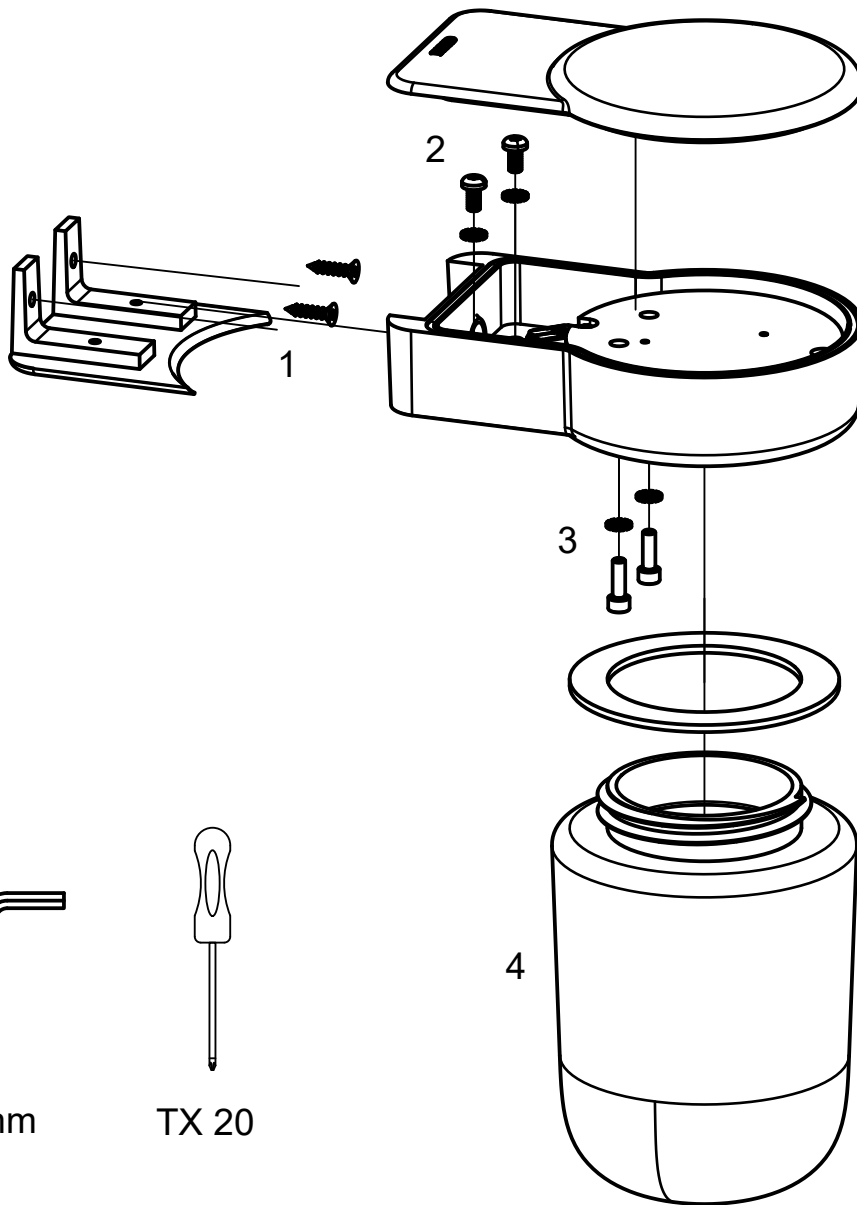

Moon

7050

BELID

English

The luminaire is intended to be mounted with a fixed installation which may only be carried out by persons with a license and required knowledge. Belid Lighting AB is not responsible for incorrect assembly and/or installation, or handling errors.