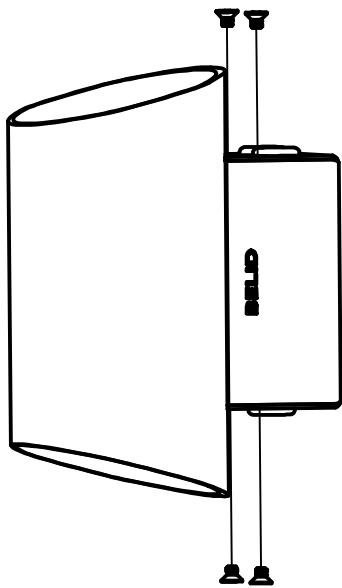

SINNE

BELID

LIGHT FROM SWEDEN

Anvisning 1556 V.3

Use for surface mounted cable from above/below

Use for cable from behind

Used for divert the luminaire

Contains light sources with the energy efficiency class: